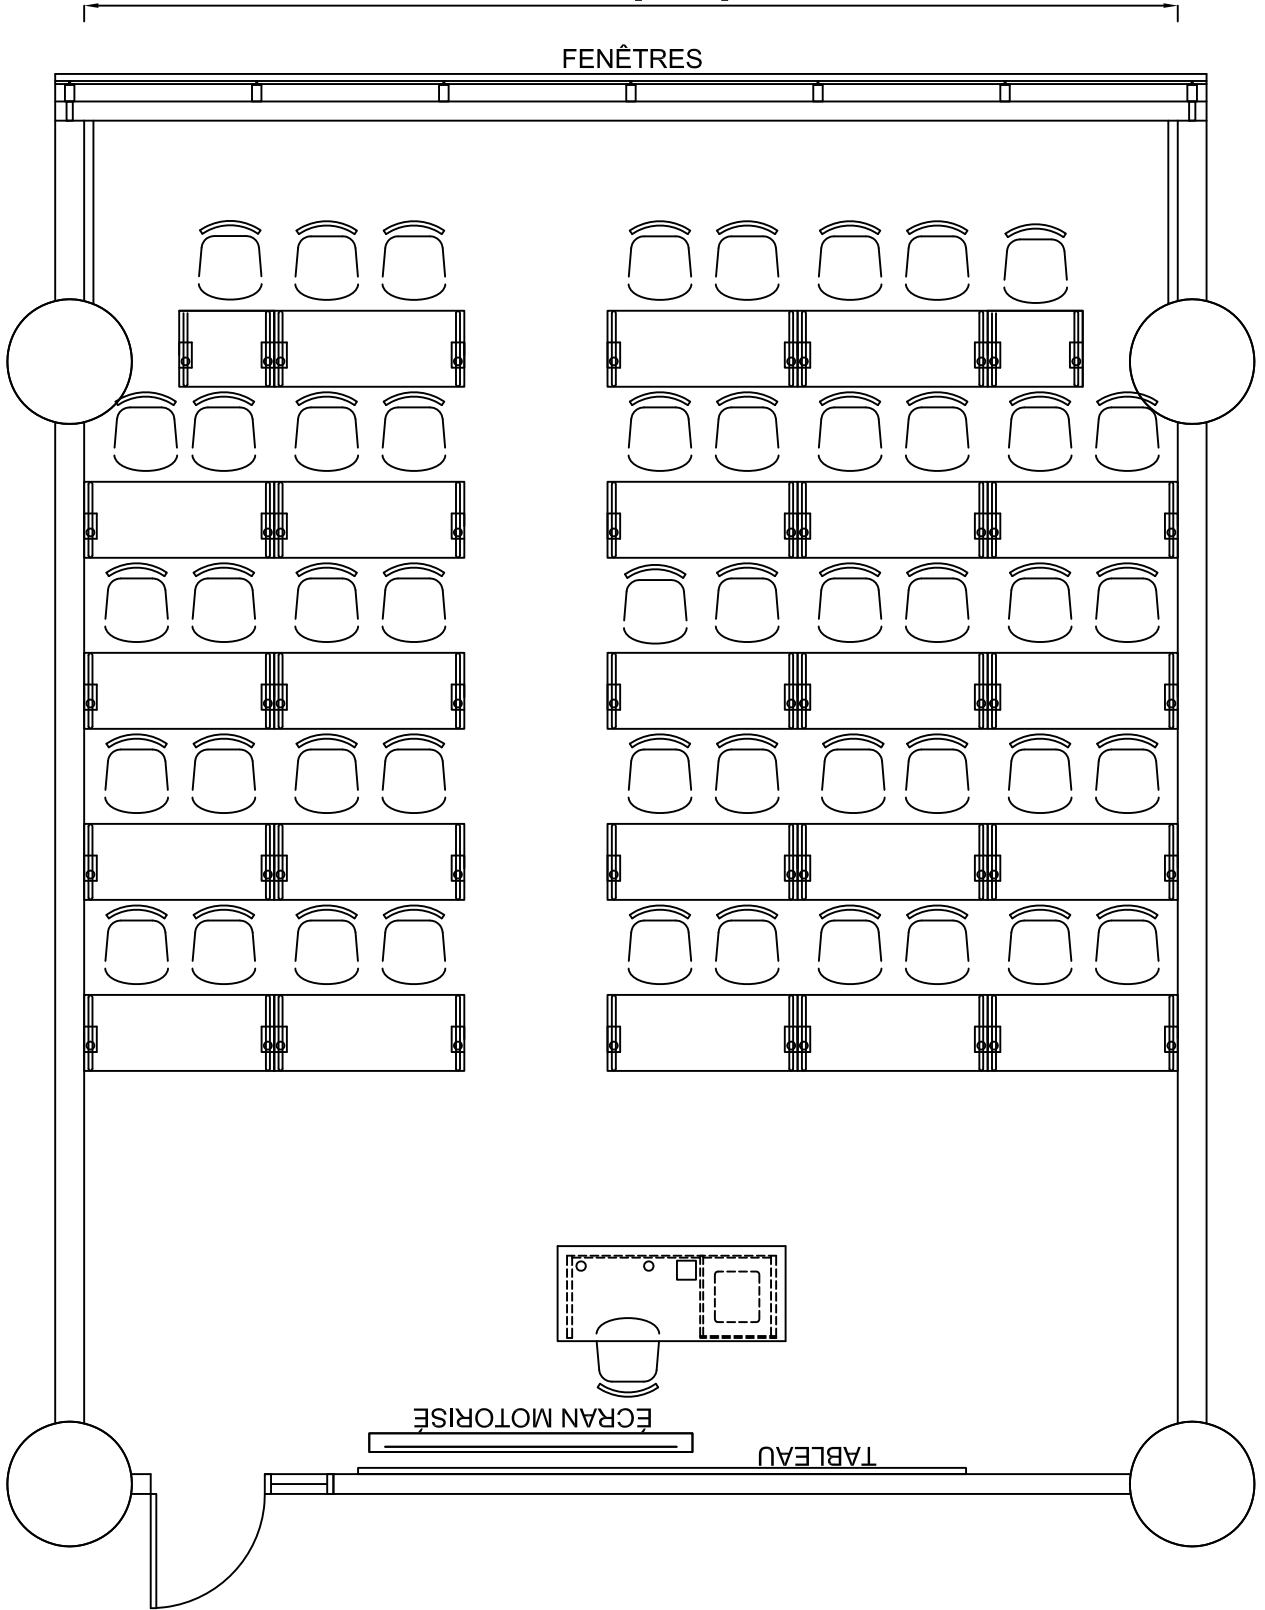

36'-4" [11.1m]

28'-9" [8.8m]

CLASSE 48P.

3620

28'-9" [8.8m]

FENÊTRES

35'-7" [10.9m]

CLASSE 48P.

3630

28'-9" [8.8m]

FENÊTRES

34'-5" [10.5m]

CLASSE 48P.

3635

34'-3" [10.4m]

28'-9" [8.8m]

29'-2" [8.9m]

FENÊTRES

33'-5" [10.2m]

CLASSE 50P.

3675

27'-4" [8.3m]

FENÊTRES

ÉCRAN MOTORISÉ

TABLEAU

36'-1" [11.0m]

CLASSE 48P.

4600

CLASSE
4605
46PLACES

CLASSE
4650
48PLACES

34'-1" [10.4m]

FENÊTRES