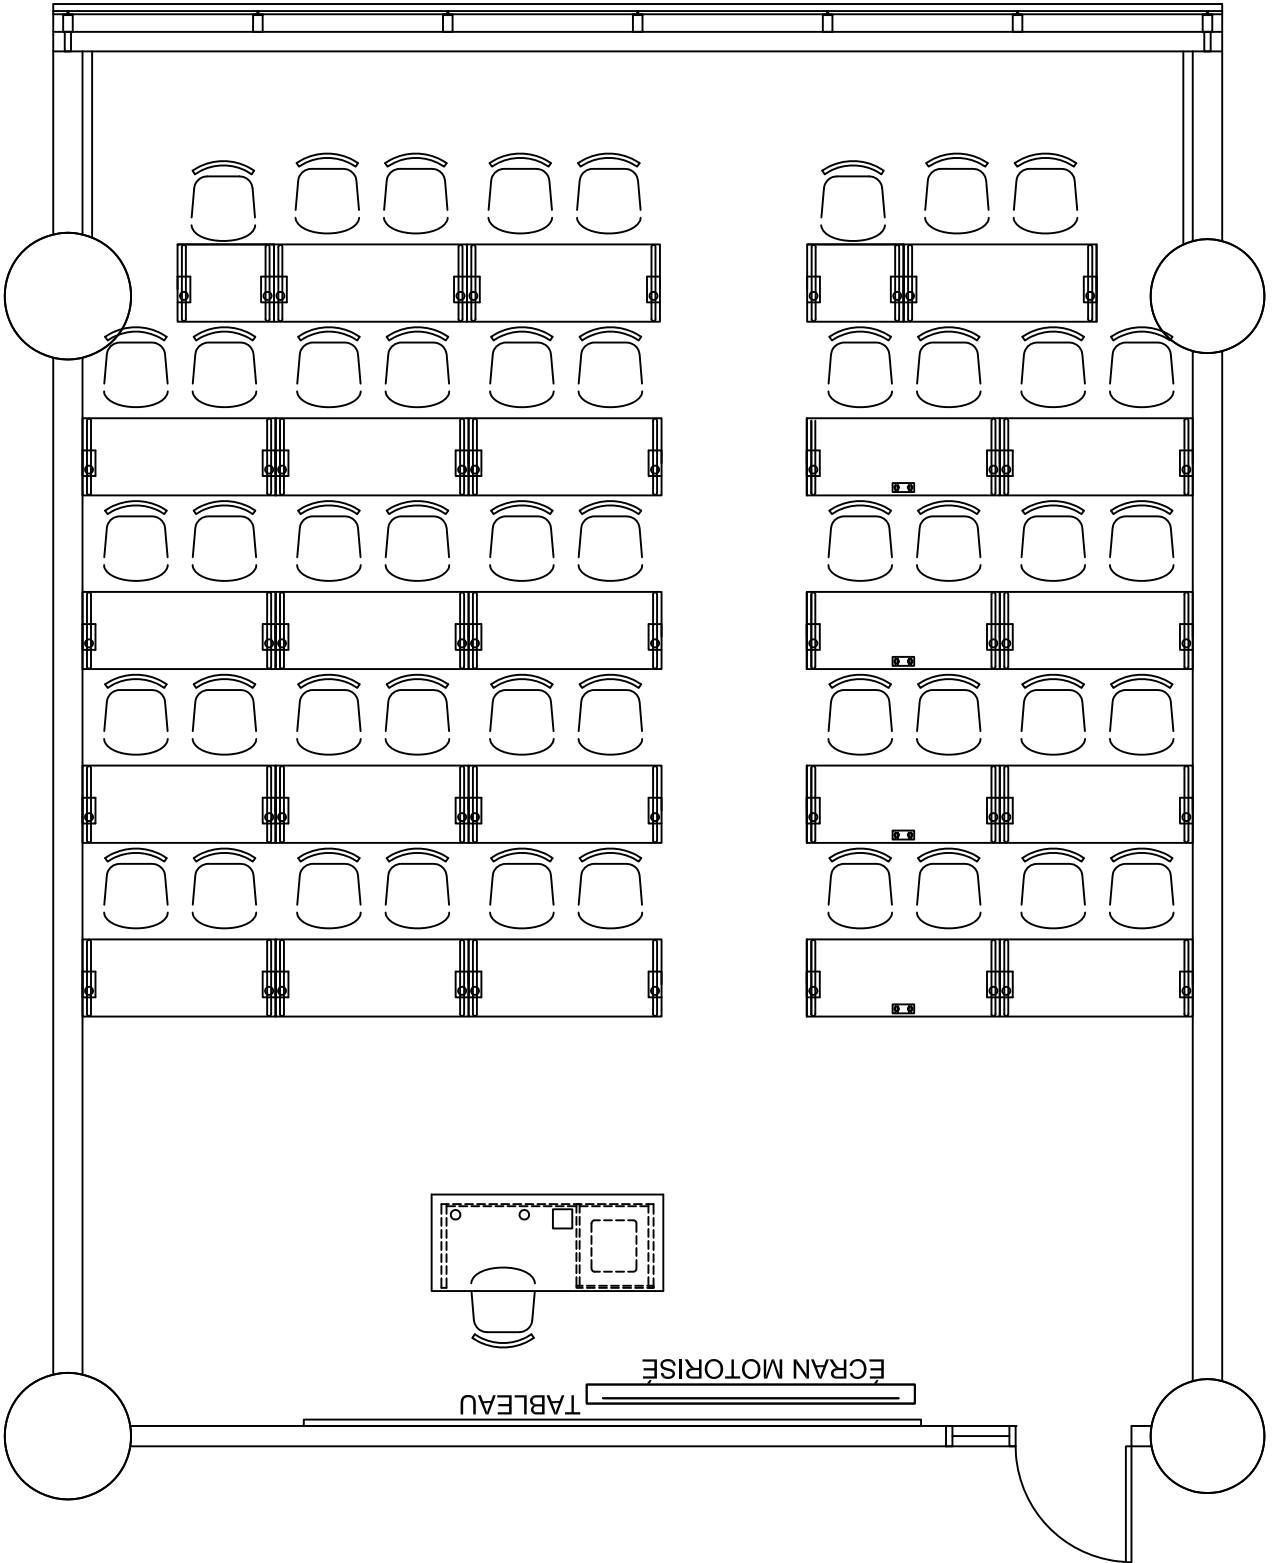

36'-4" [11.1m]

28'-9" [8.8m]

CLASSE 48P.

3620

28'-9" [8.8m]

FENÊTRES

35'-7" [10.9m]

CLASSE 48P.

3630

28'-9" [8.8m]

FENÊTRES

34'-5" [10.5m]

CLASSE 48P.

3635

34'-3" [10.4m]

28'-9" [8.8m]

29'-2" [8.9m]

FENÊTRES

33'-5" [10.2m]

CLASSE 50P.

3675

27'-4" [8.3m]

FENÊTRES

ÉCRAN MOTORISÉ

TABLEAU

36'-1" [11.0m]

CLASSE 48P.

4600

CLASSE
4605
46PLACES

CLASSE
4650
48PLACES

34'-1" [10.4m]

FENÊTRES