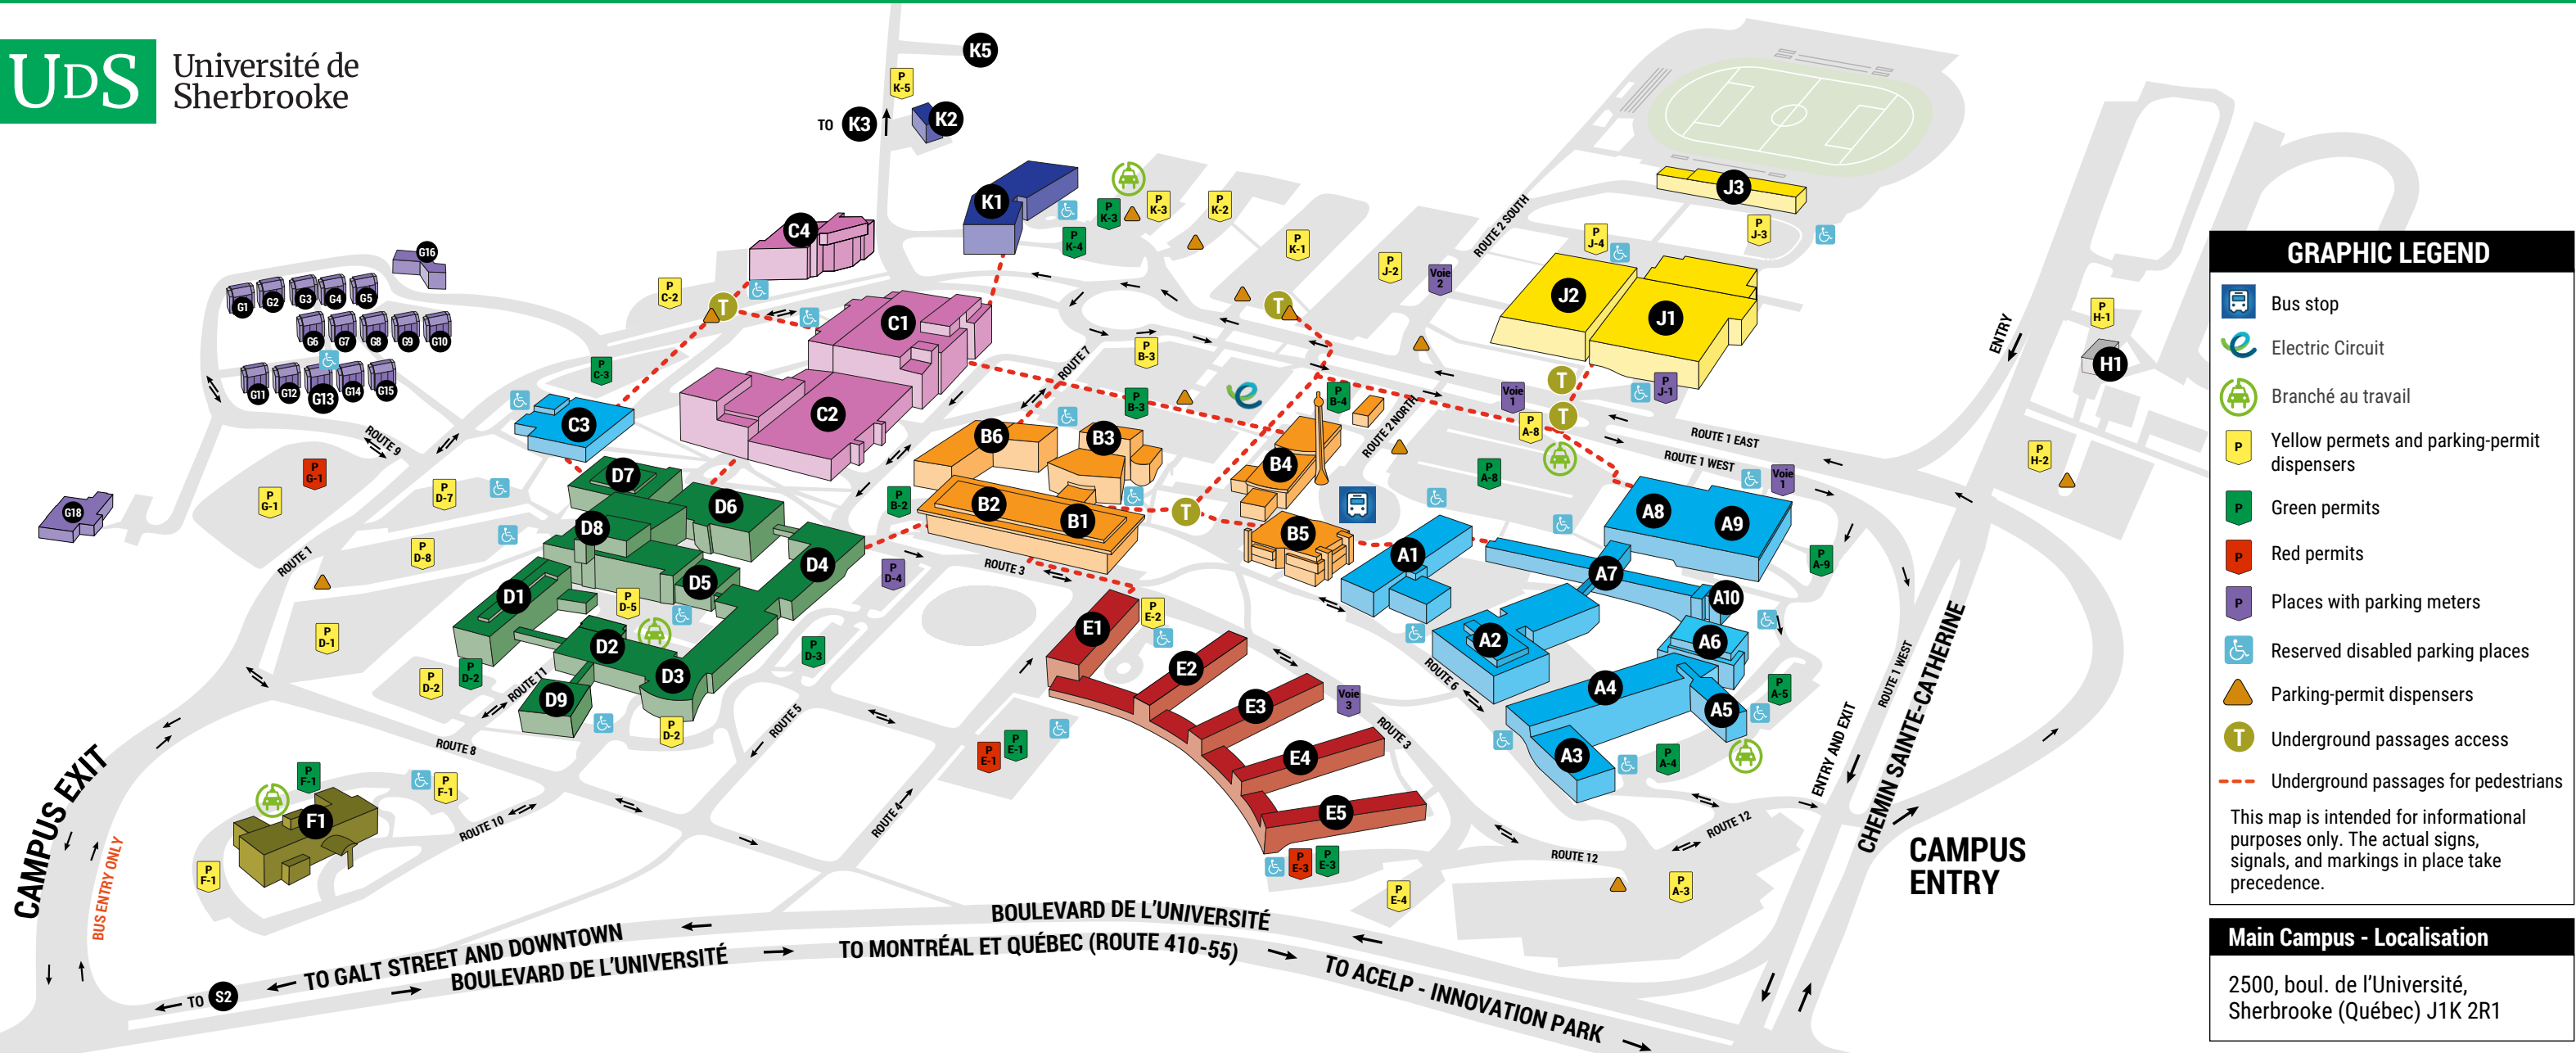

MAIN CAMPUS

GRAPHIC LEGEND

- Bus stop
- Electric Circuit
- Branché au travail
- Yellow permits and parking-permit dispensers
- Green permits
- Red permits
- Places with parking meters
- Reserved disabled parking places
- Parking-permit dispensers
- Underground passages access
- Underground passages for pedestrians

This map is intended for informational purposes only. The actual signs, signals, and markings in place take precedence.

Main Campus - Localisation

2500, boul. de l'Université,
Sherbrooke (Québec) J1K 2R1

- D7
- A9
- D6
- A9
- B2

PAVILLIONS

- Albert-Leblanc
- Georges-Cabana
- Irénée-Pinard
- J.-Armand-Bombardier
- John-S.-Bourque
- Life Sciences
- Marie-Victorin
- Multifonctional
- Student Services
- Centre sportif Yvon-Lamarche
- Humanities and Social Sciences Research