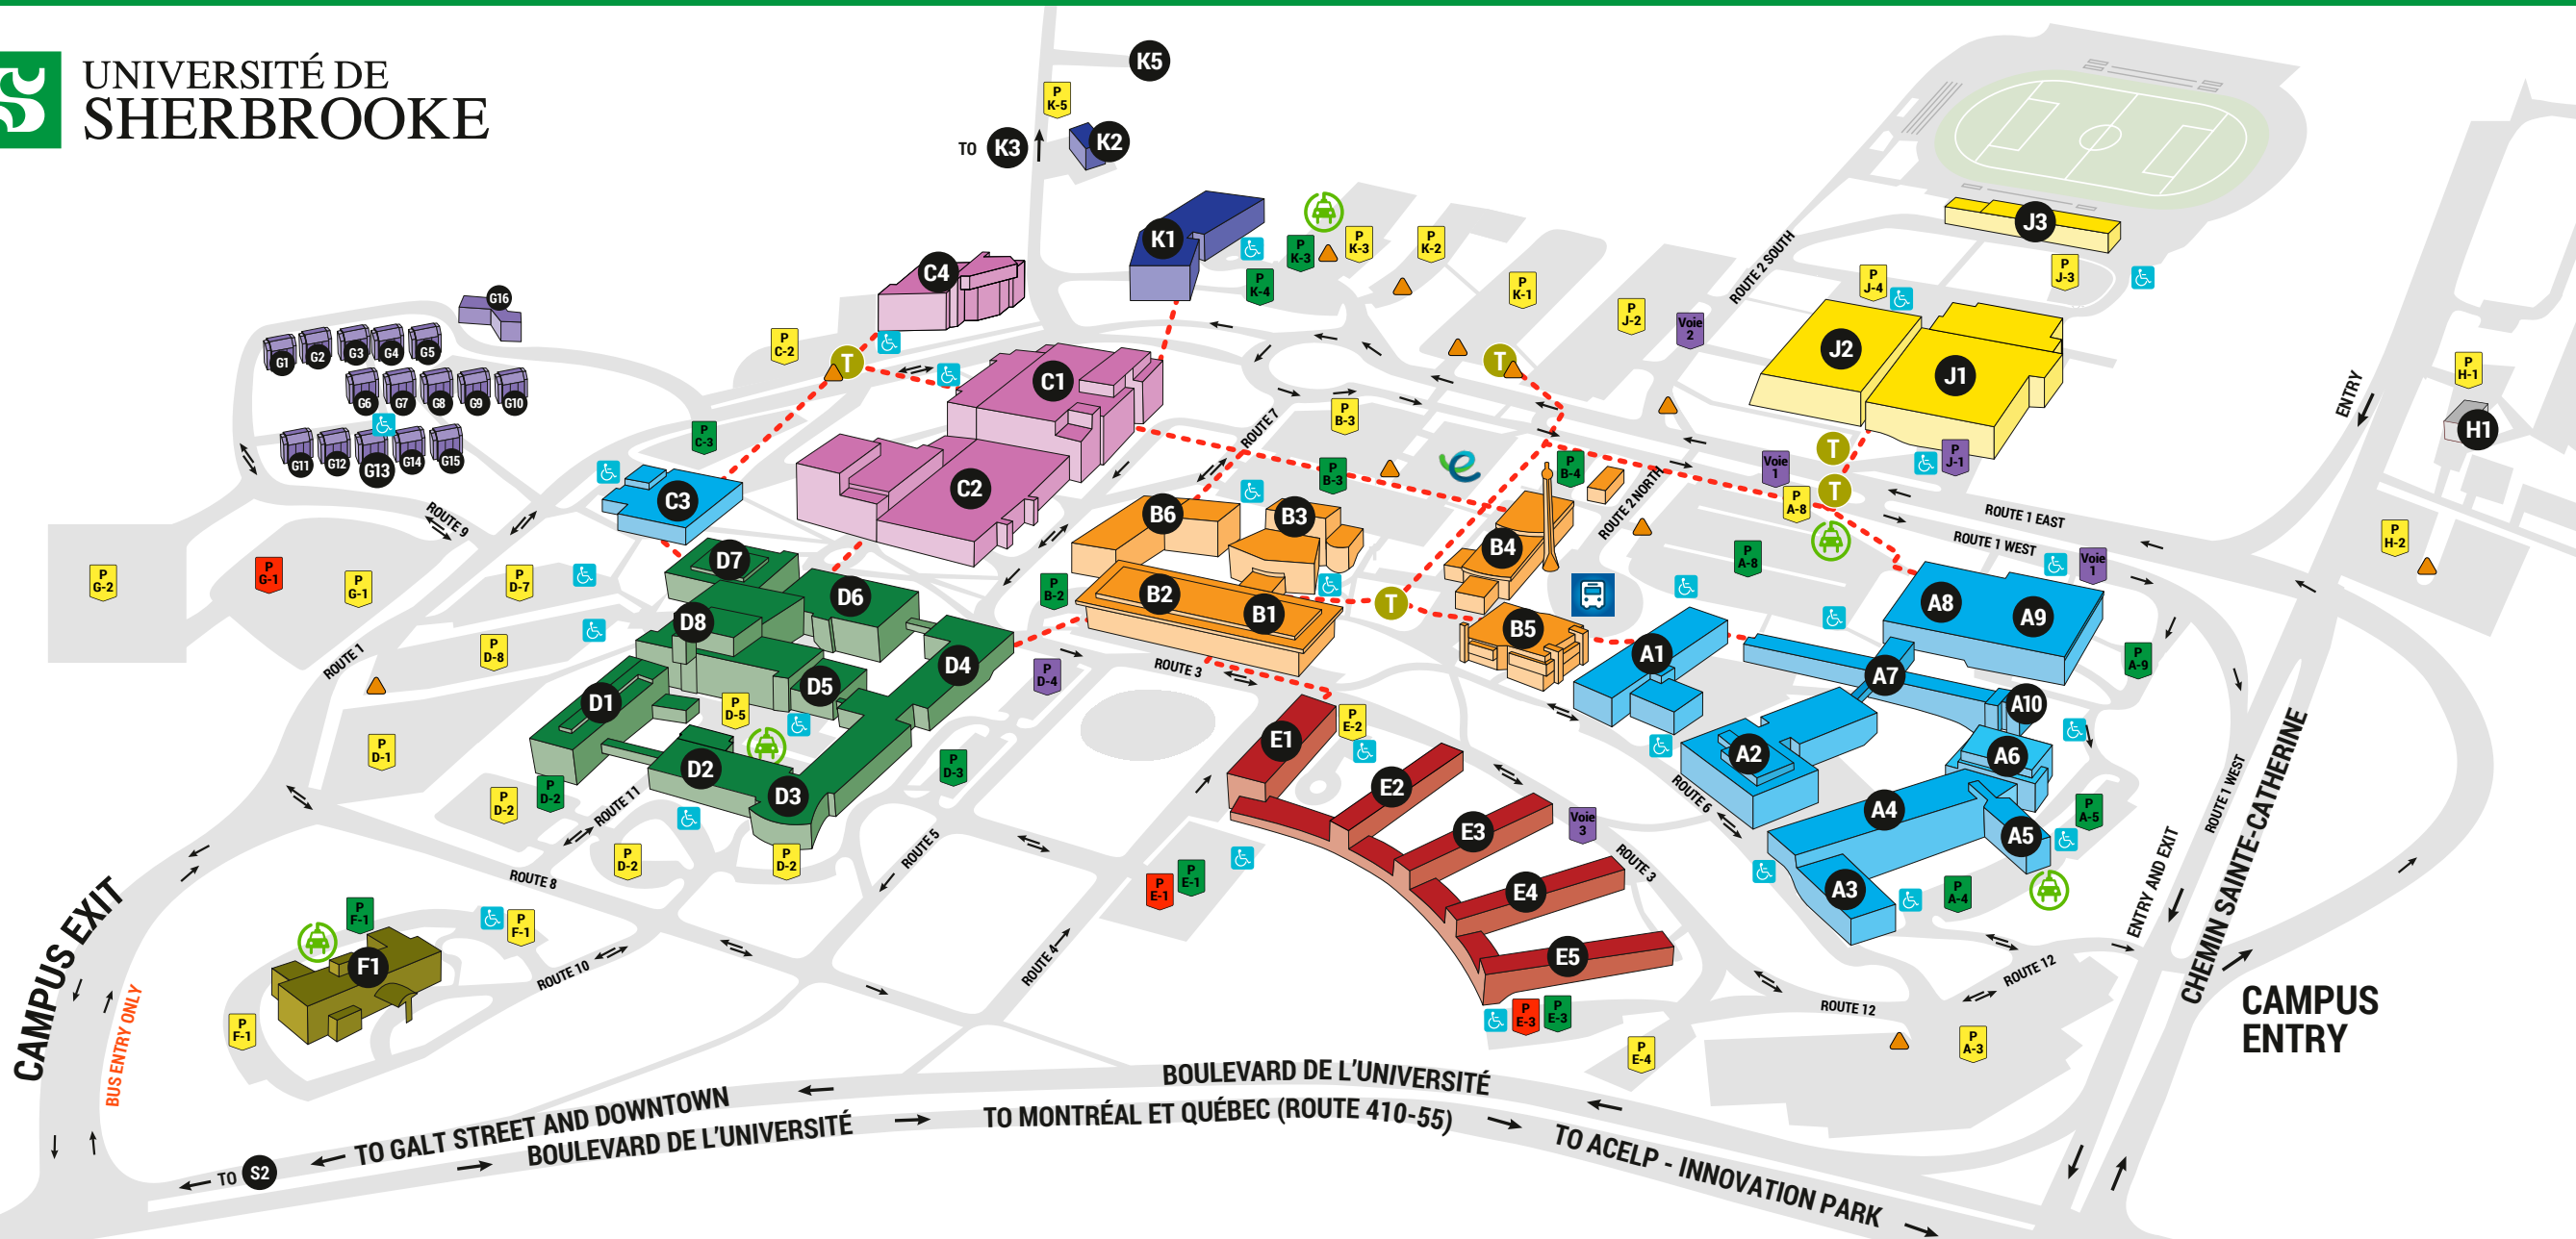

MAIN CAMPUS

MAIN CAMPUS

Campus Localisation :
The main Campus is located at 2500, boulevard de l'Université.

GRAPHIC LEGEND*

- Bus stop
- Electric Circuit
- Branché au travail
- Yellow permits and parking-permit dispensers
- Green permits
- Red permits
- Places with parking meters
- Reserved disabled parking places
- Parking-permit dispensers
- Underground passages access
- Underground passages for pedestrians

This map is intended for informational purposes only. The actual signs, signals, and markings in place take precedence.

BUILDINGS

FACULTIES

- Arts, Humanities and Social Sciences - School of Music
- Business School
- Education
- Engineering
- Law
- Science
- Physical Activity Sciences

- D7
- A9
- D6
- A9
- B2
- B2

PAVILLIONS

- Albert-Leblanc
- Georges-Cabana
- Irénée-Pinard
- J.-Armand-Bombardier
- John-S.-Bourque
- Life Sciences
- Marie-Victorin
- Multifonctional
- Student Services
- Centre sportif Yvon-Lamarche
- Humanities and Social Sciences Research