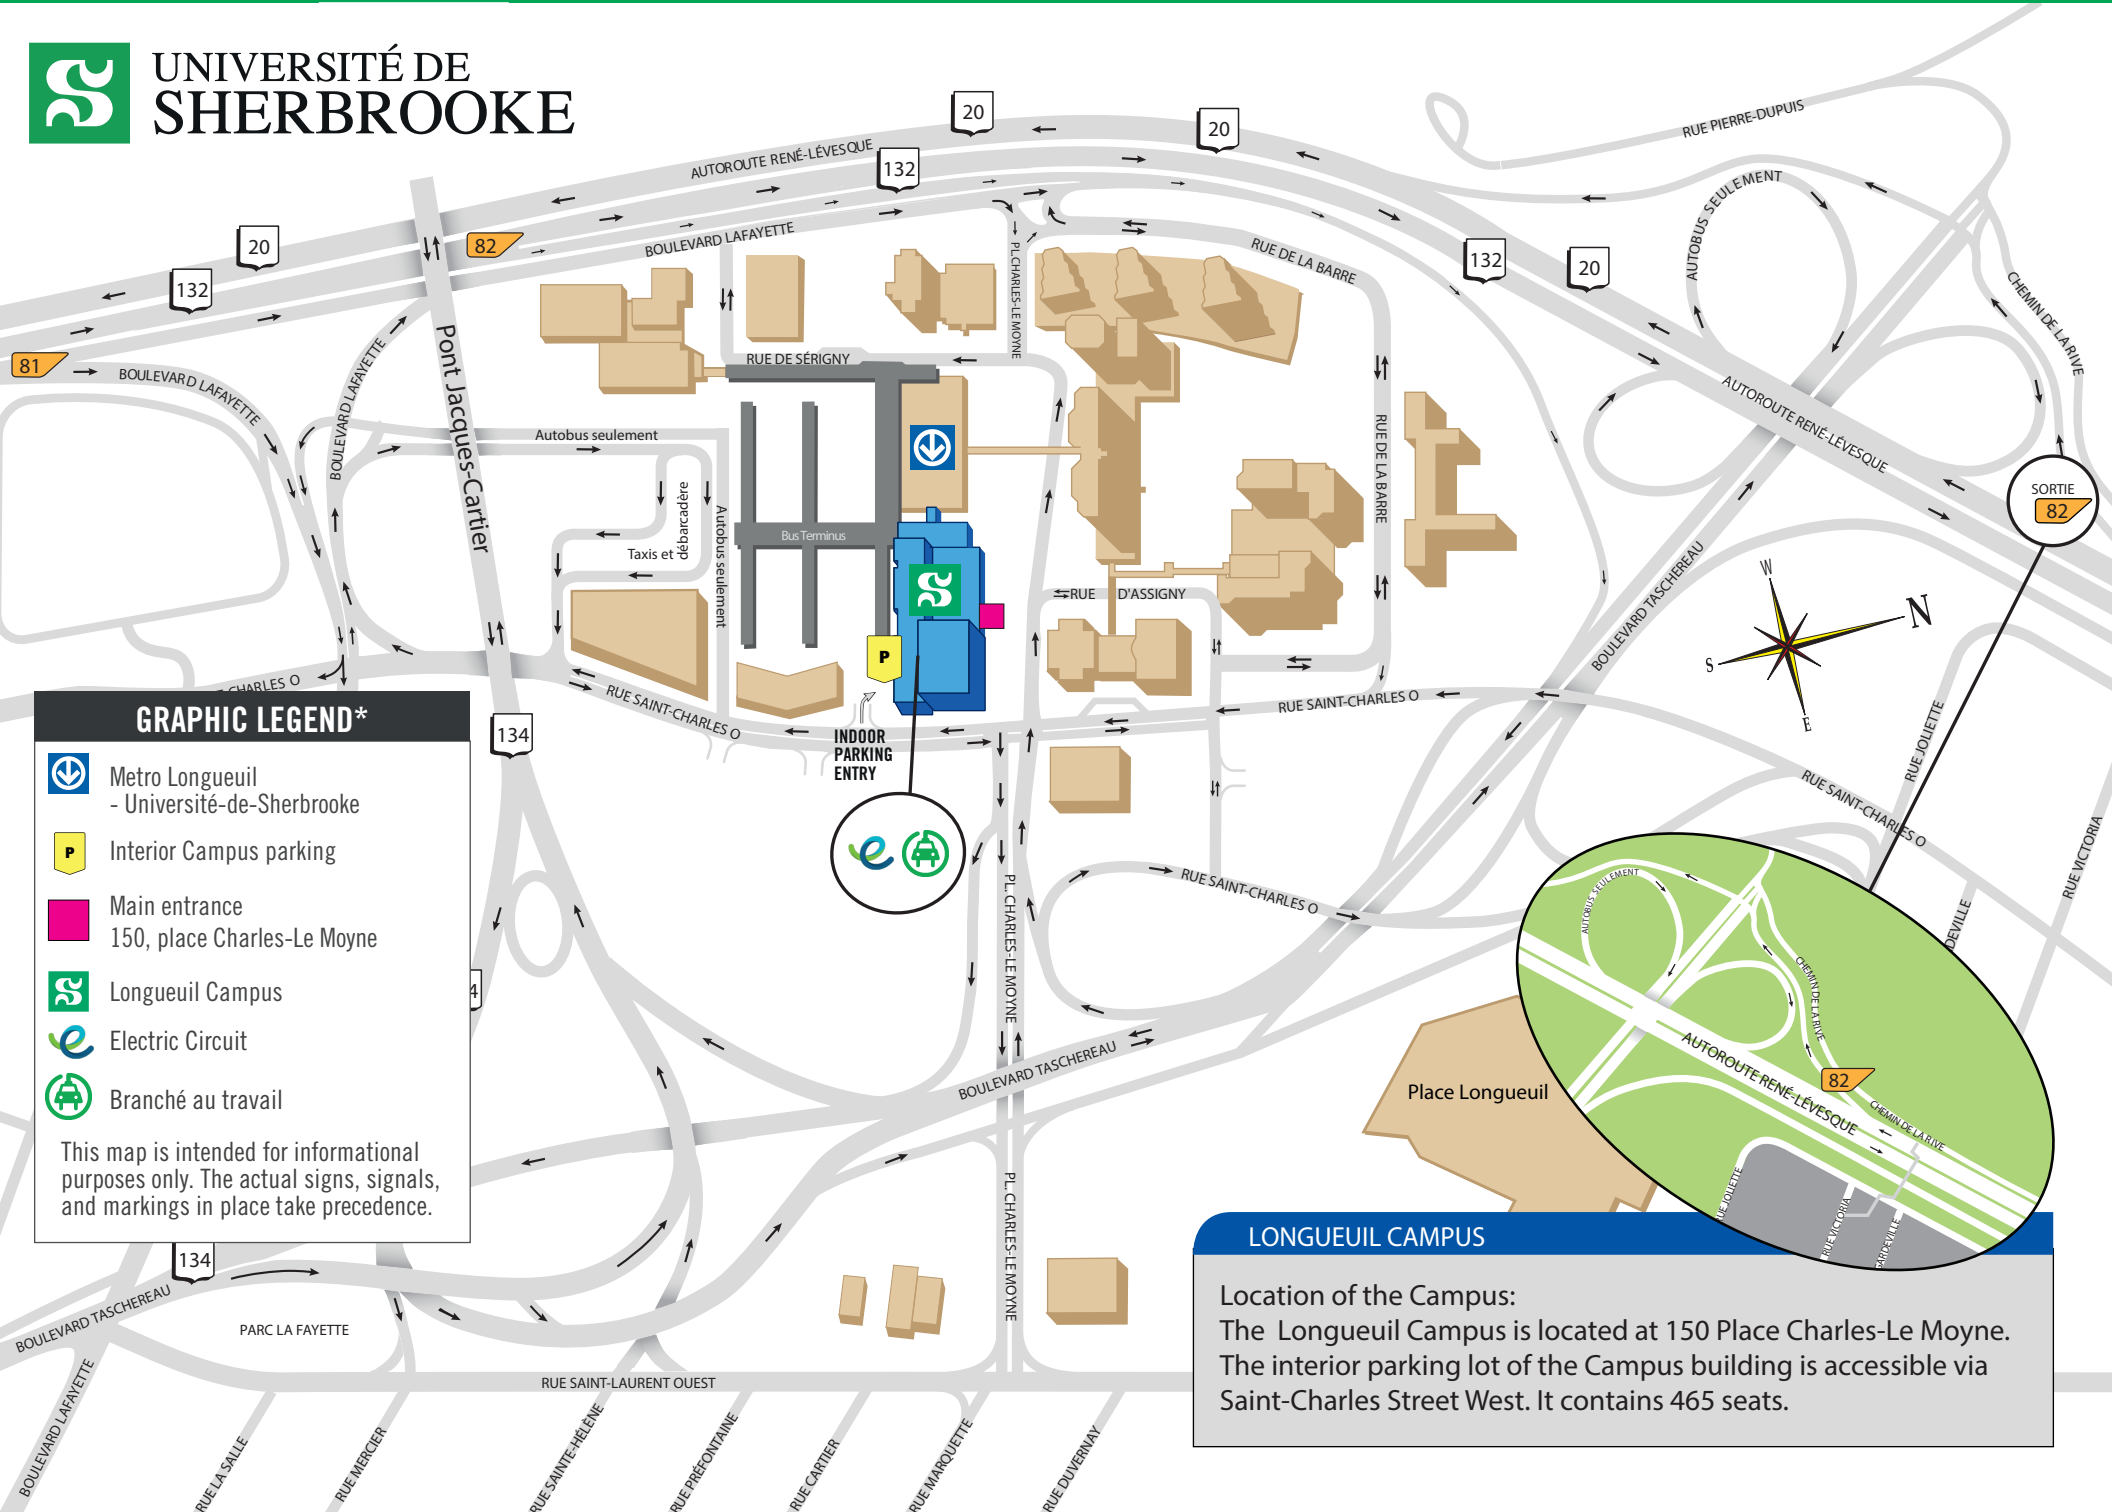

# LONGUEUIL CAMPUS

**GRAPHIC LEGEND\***

-  Metro Longueuil - Université-de-Sherbrooke
-  Interior Campus parking
-  Main entrance 150, place Charles-Le Moyne
-  Longueuil Campus
-  Electric Circuit
-  Branché au travail

This map is intended for informational purposes only. The actual signs, signals, and markings in place take precedence.

**LONGUEUIL CAMPUS**

Location of the Campus:  
 The Longueuil Campus is located at 150 Place Charles-Le Moyne. The interior parking lot of the Campus building is accessible via Saint-Charles Street West. It contains 465 seats.