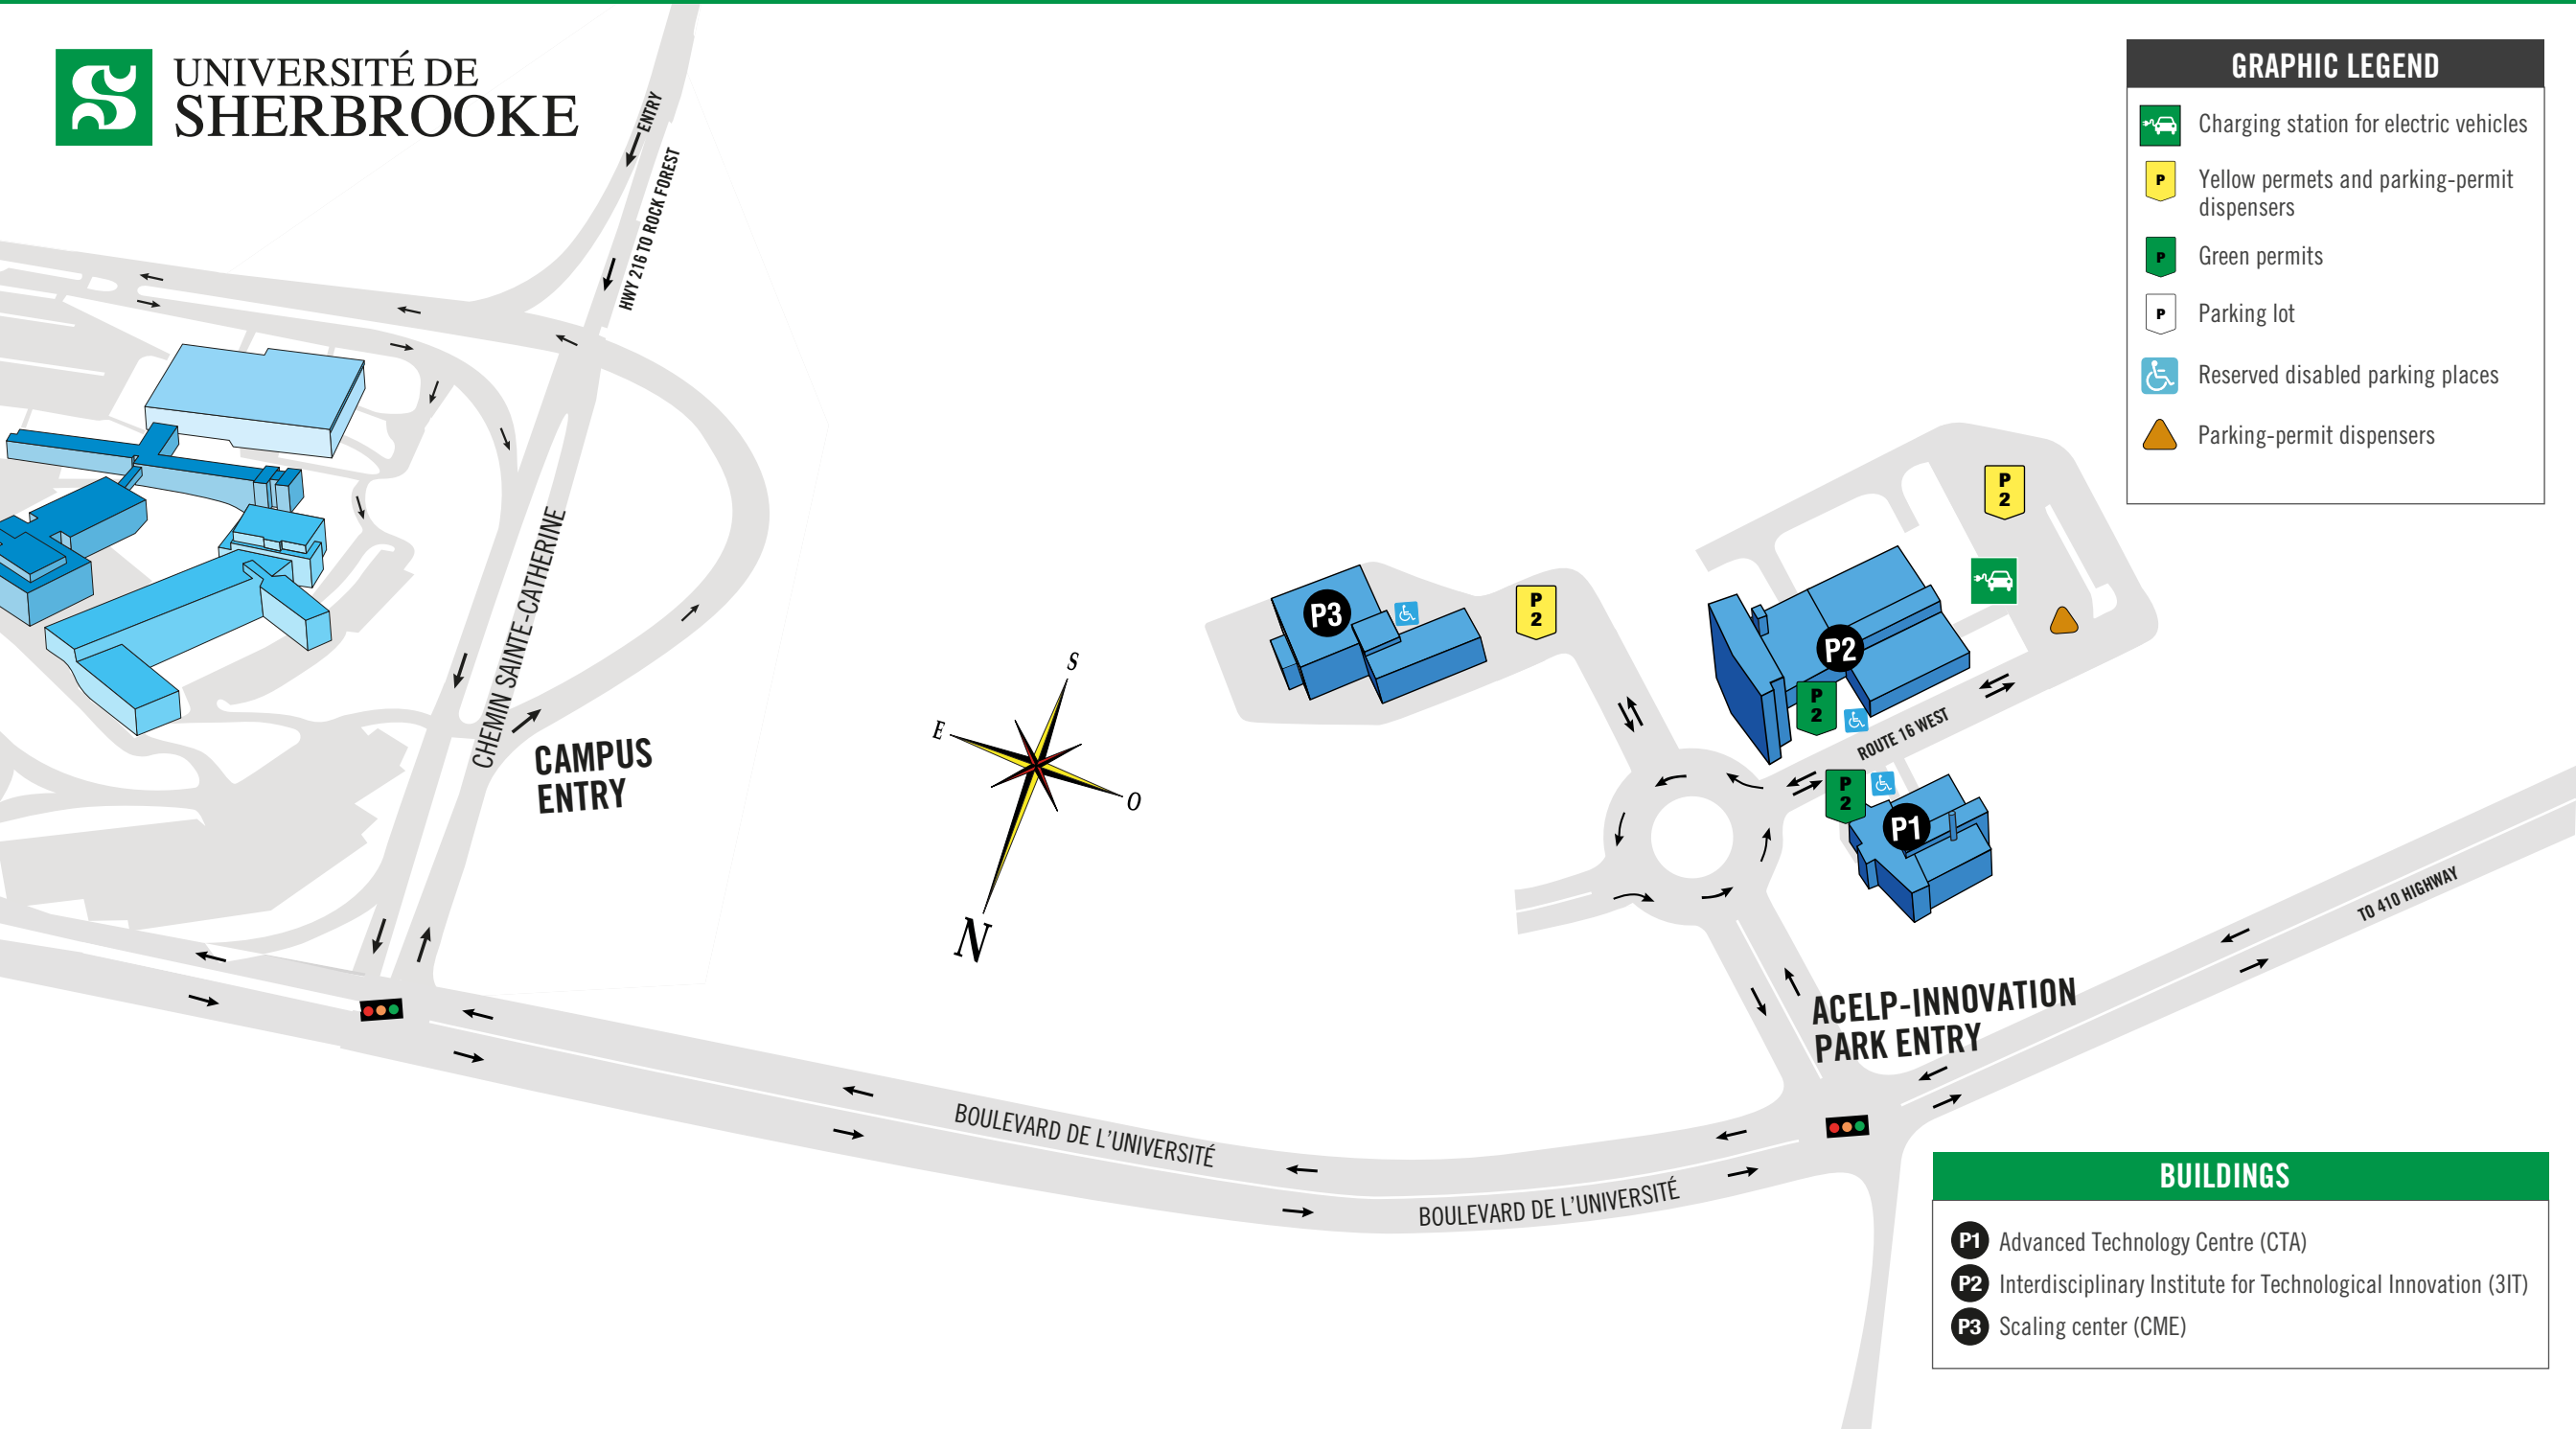

ACELP - INNOVATION PARK

GRAPHIC LEGEND

- Charging station for electric vehicles
- Yellow permits and parking-permit dispensers
- Green permits
- Parking lot
- Reserved disabled parking places
- Parking-permit dispensers

BUILDINGS

- P1** Advanced Technology Centre (CTA)
- P2** Interdisciplinary Institute for Technological Innovation (3IT)
- P3** Scaling center (CME)