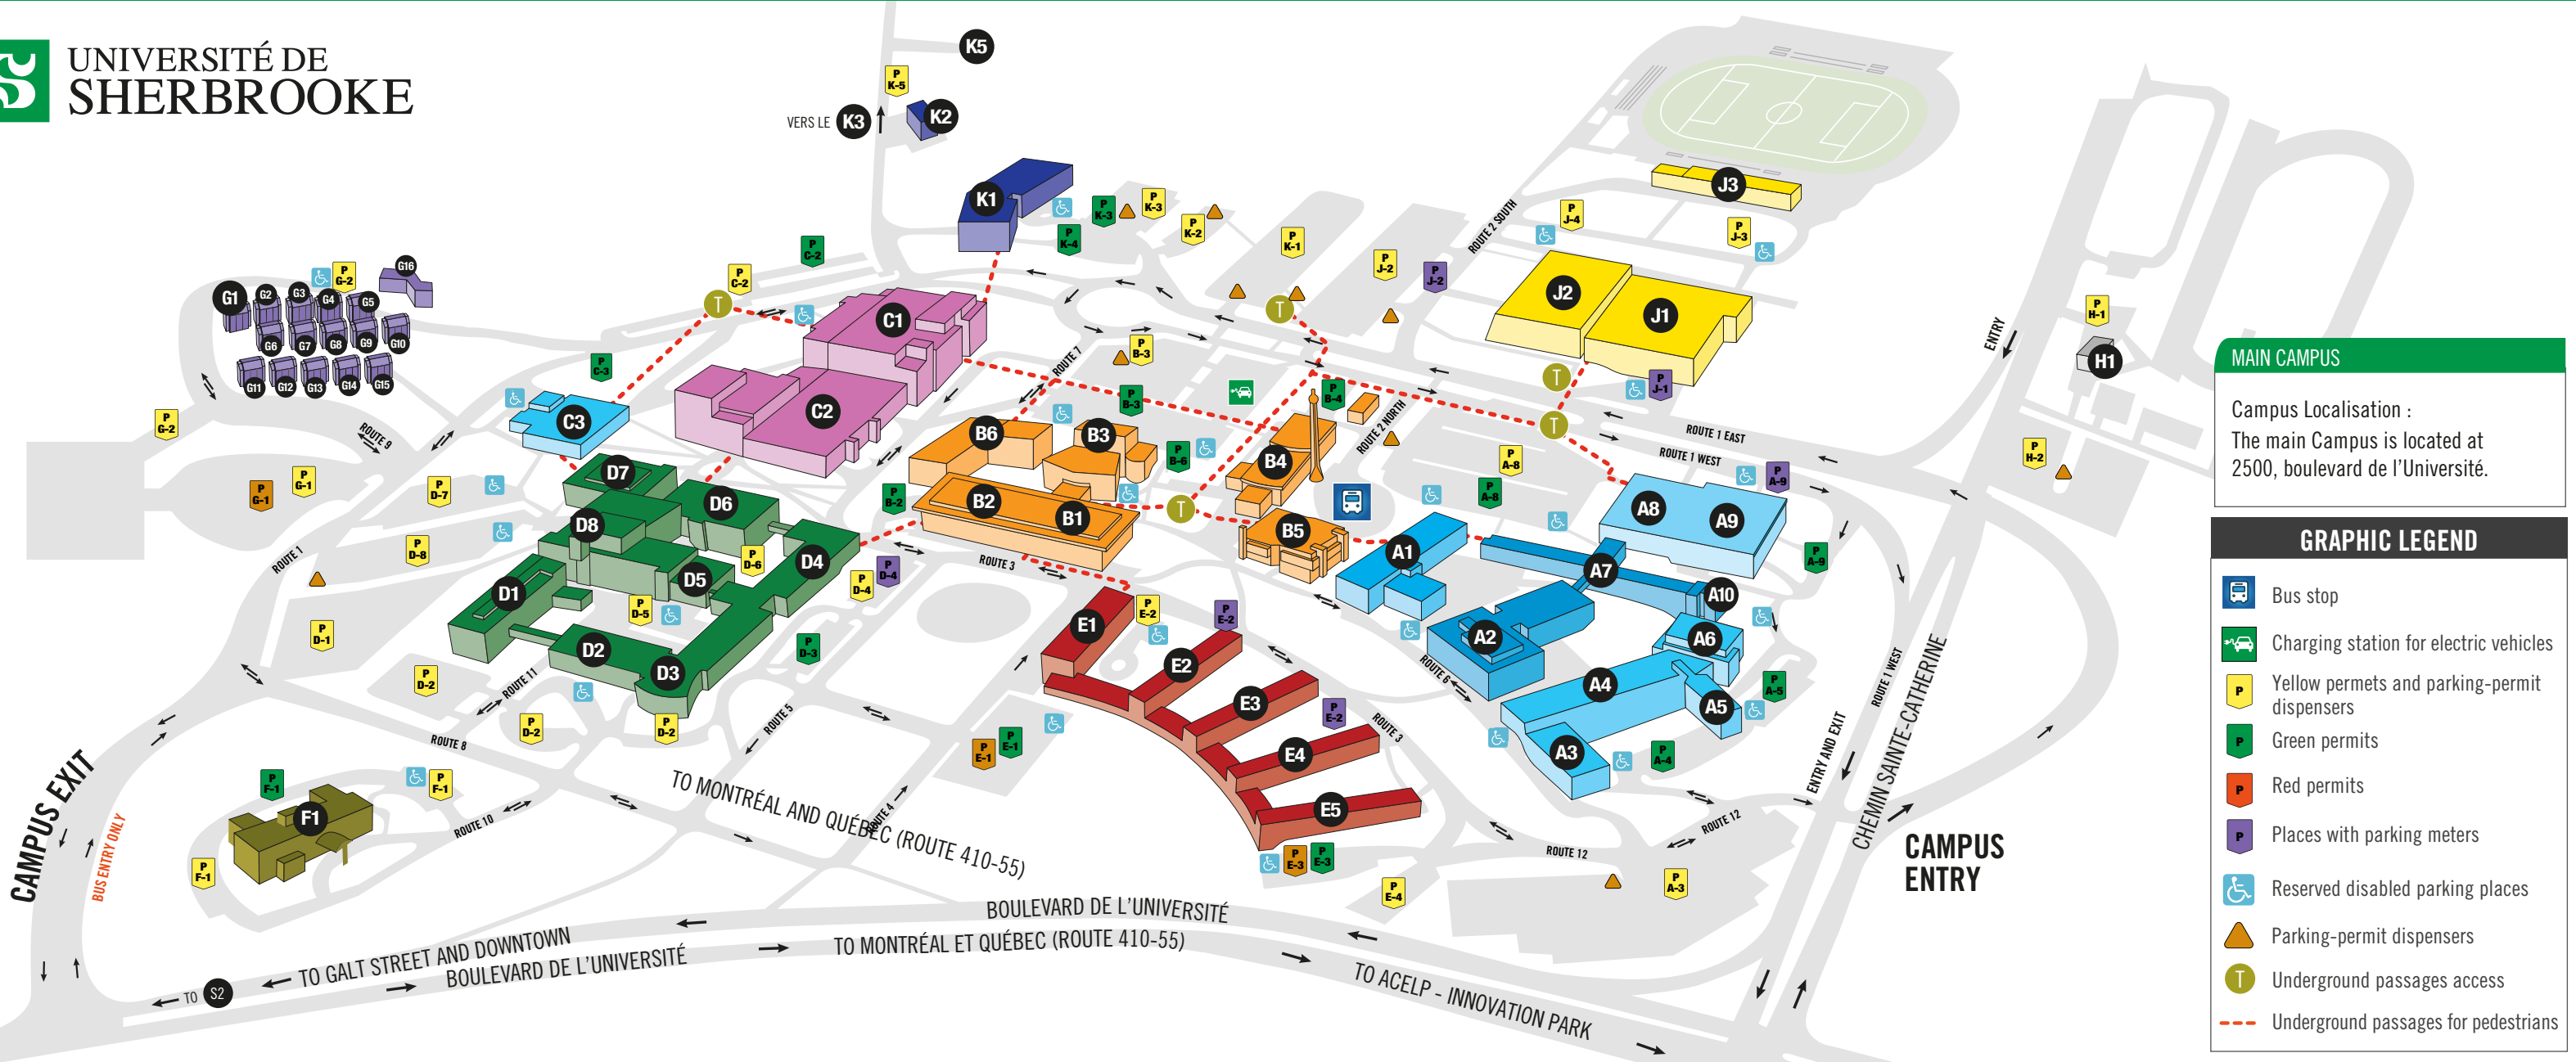

MAIN CAMPUS

MAIN CAMPUS
Campus Localisation :
The main Campus is located at
2500, boulevard de l'Université.

GRAPHIC LEGEND

- Bus stop
- Charging station for electric vehicles
- Yellow permits and parking-permit dispensers
- Green permits
- Red permits
- Places with parking meters
- Reserved disabled parking places
- Parking-permit dispensers
- Underground passages access
- Underground passages for pedestrians

- A8 A9
- B1 B2
- B6
- C1 C2
- F1
- D8
- D6 D7
- B5
- E1
- J1 J2
- A10

OTHERS

- Animal Supply Facility
- Art Gallery
- Cafeteria
- Day-care Centre
- Environment and Sustainable Development Observatory (OEDD)
- Indoor Stadium
- Maintenance Garage
- Maurice-O'Breedy Hall
- Office of the Ombudsperson