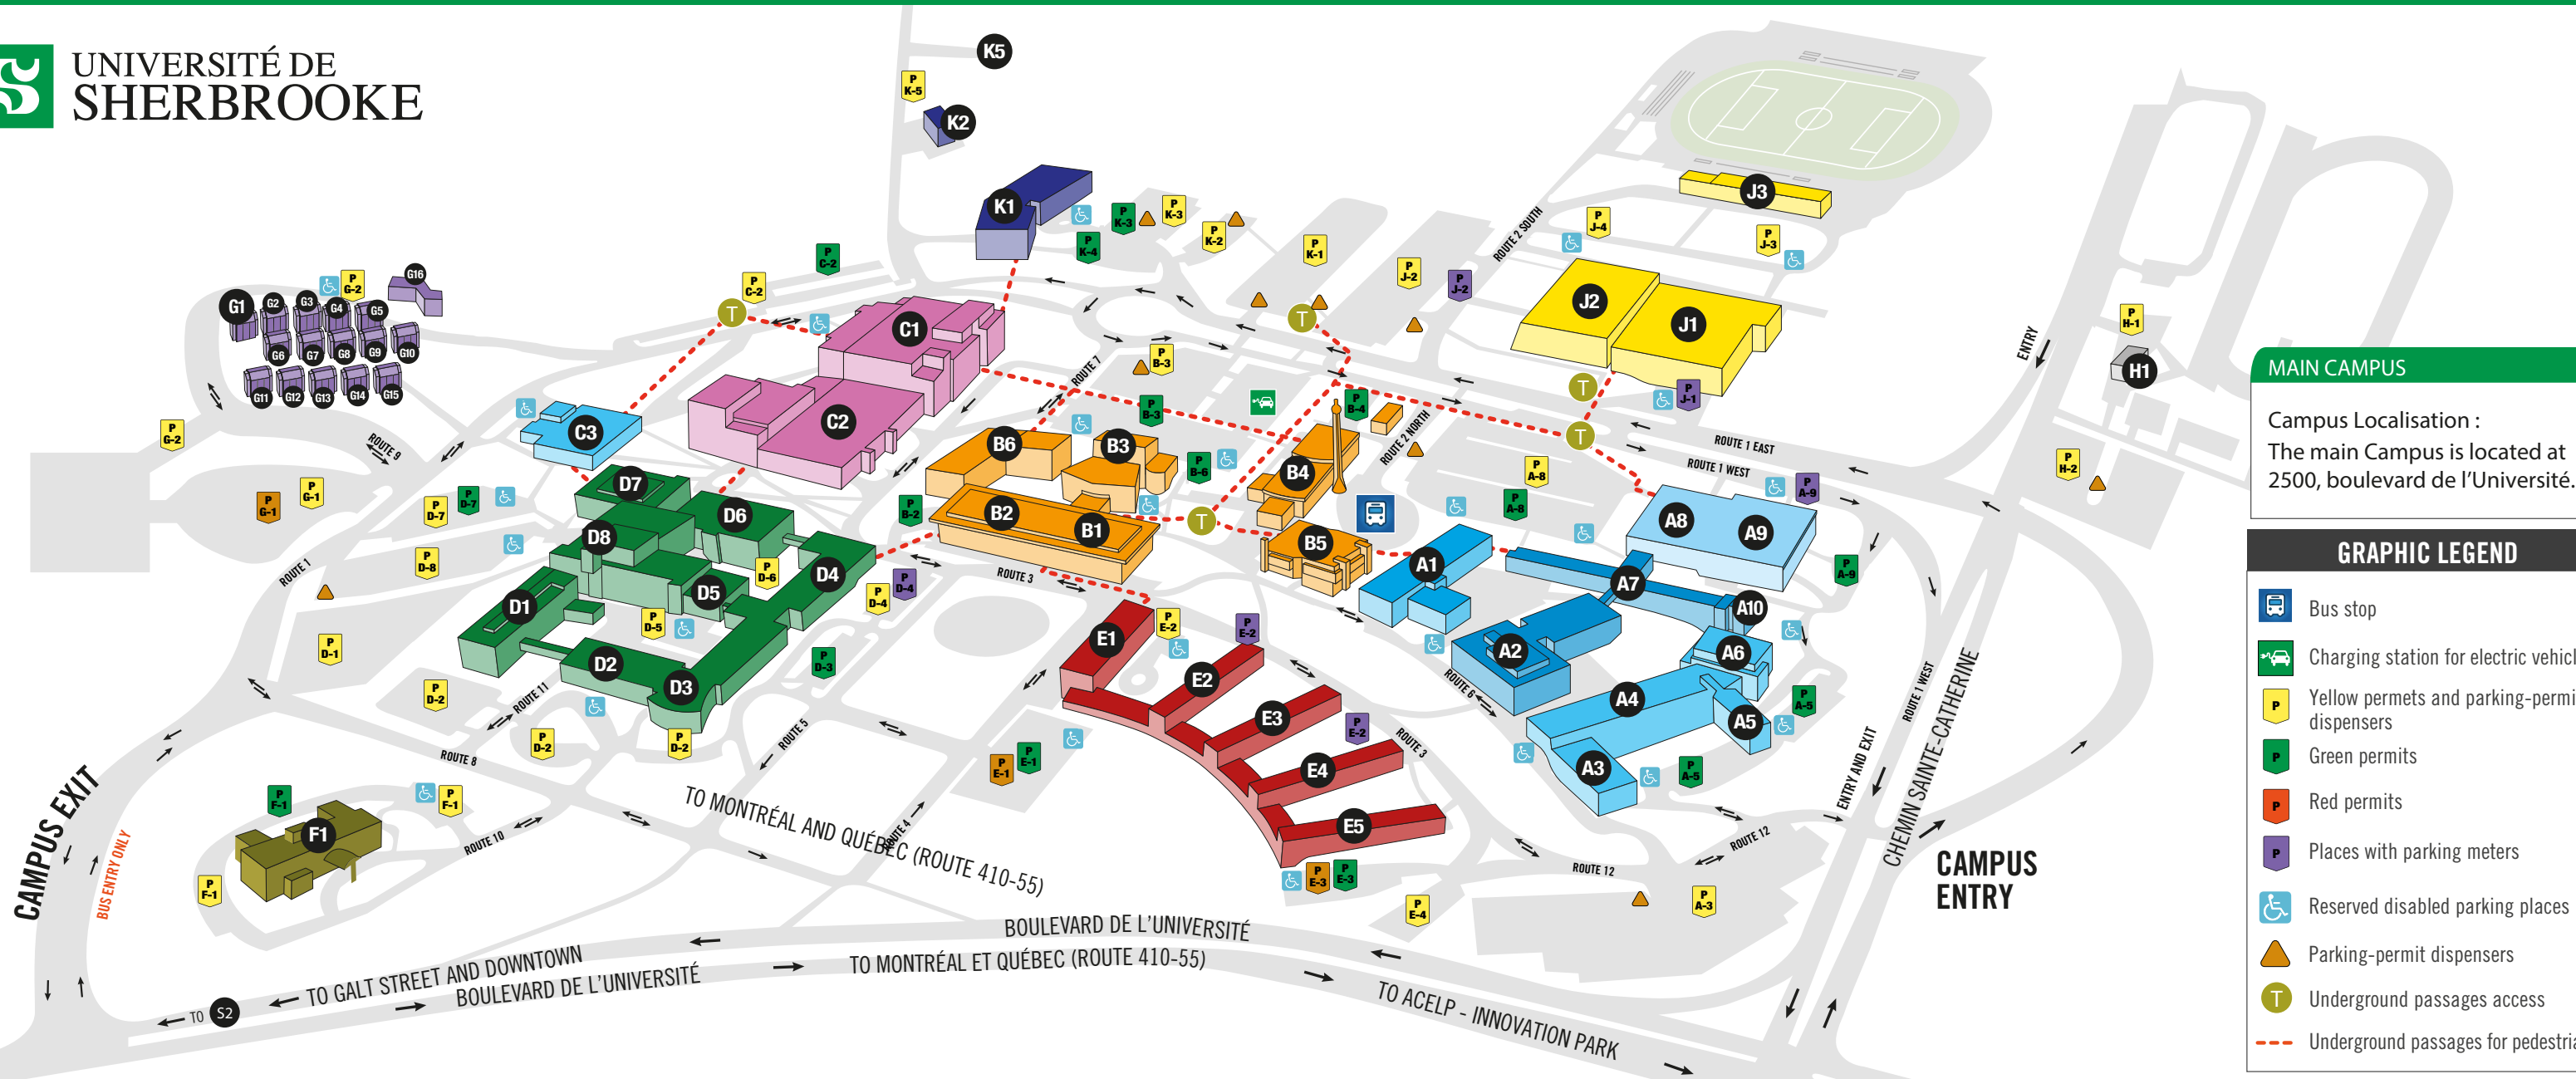

MAIN CAMPUS

MAIN CAMPUS

Campus Localisation :
The main Campus is located at
2500, boulevard de l'Université.

GRAPHIC LEGEND

-  Bus stop
-  Charging station for electric vehicles
-  Yellow permits and parking-permit dispensers
-  Green permits
-  Red permits
-  Places with parking meters
-  Reserved disabled parking places
-  Parking-permit dispensers
-  Underground passages access
-  Underground passages for pedestrians

- A3 à A6
- C3
- K1
- A1 A2 A7
- C1 C2
- A9
- D1 à D8
- A8

- S2
- B4 F1
- B3
- F1
- B6
- A1
- B1
- B1
- F1

- E5
- B2
- B1
- B1
- B6
- J1 J2
- E1
- B1

- D7
- A9
- D6
- A9
- B2
- B2

- A8 A9
- B1 B2
- B6
- C1 C2
- F1
- D8
- D6 D7
- B5
- E1
- J1 J2
- A10

- D5
- B6
- B5
- G16
- A6
- J2
- K2
- B3
- E3
- J3
- B5
- J1
- B4
- K3
- E2 to E4
- G1 to G15
- A9
- B5 F1
- H1