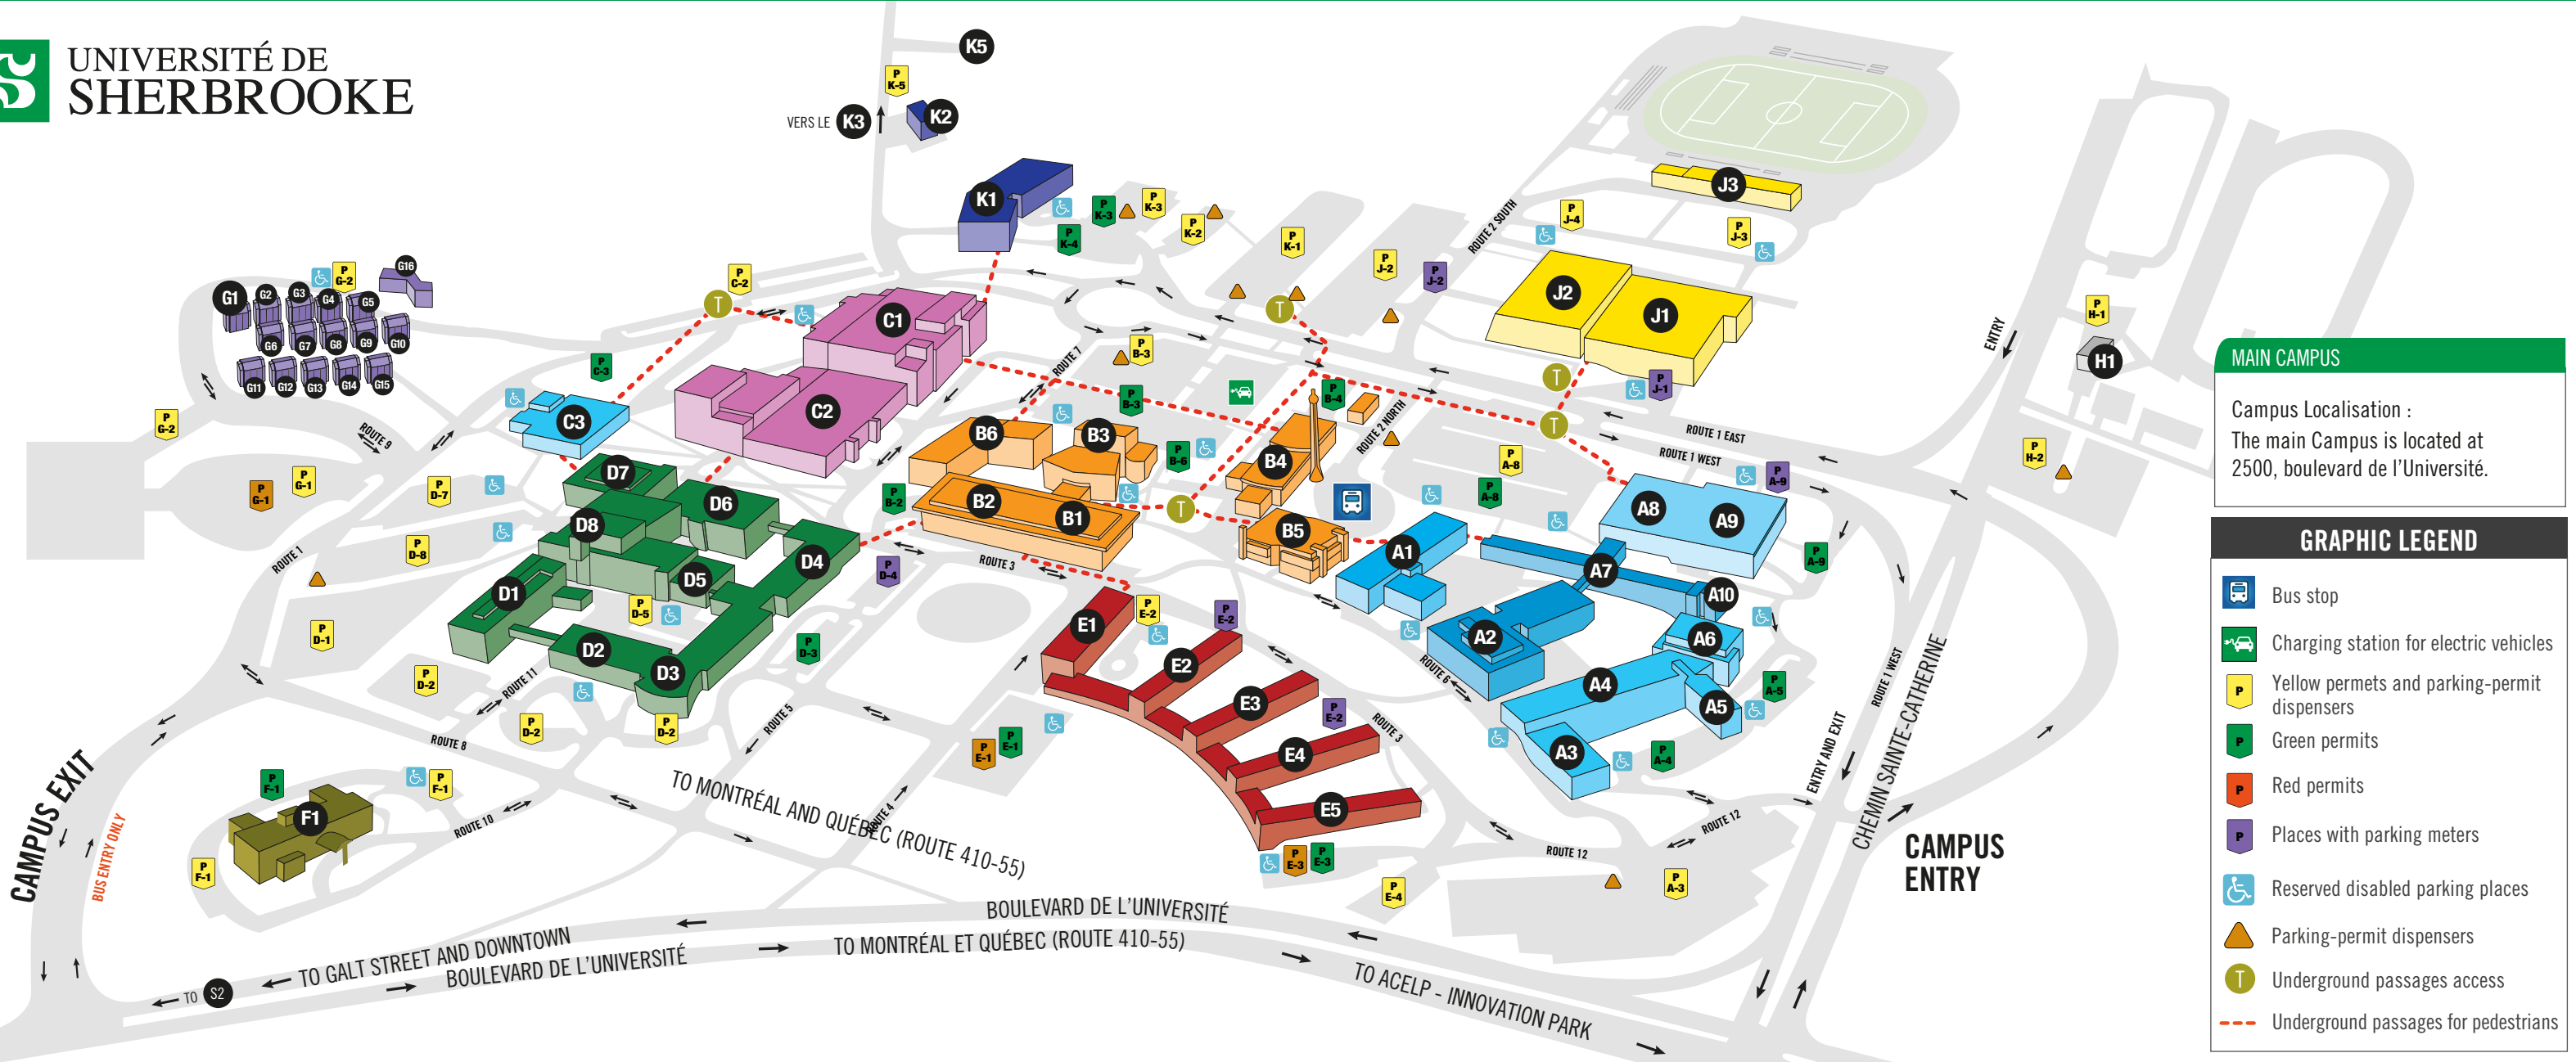

MAIN CAMPUS

MAIN CAMPUS

Campus Localisation :
The main Campus is located at
2500, boulevard de l'Université.

GRAPHIC LEGEND

- Bus stop
- Charging station for electric vehicles
- Yellow permits and parking-permit dispensers
- Green permits
- Red permits
- Places with parking meters
- Reserved disabled parking places
- Parking-permit dispensers
- Underground passages access
- Underground passages for pedestrians