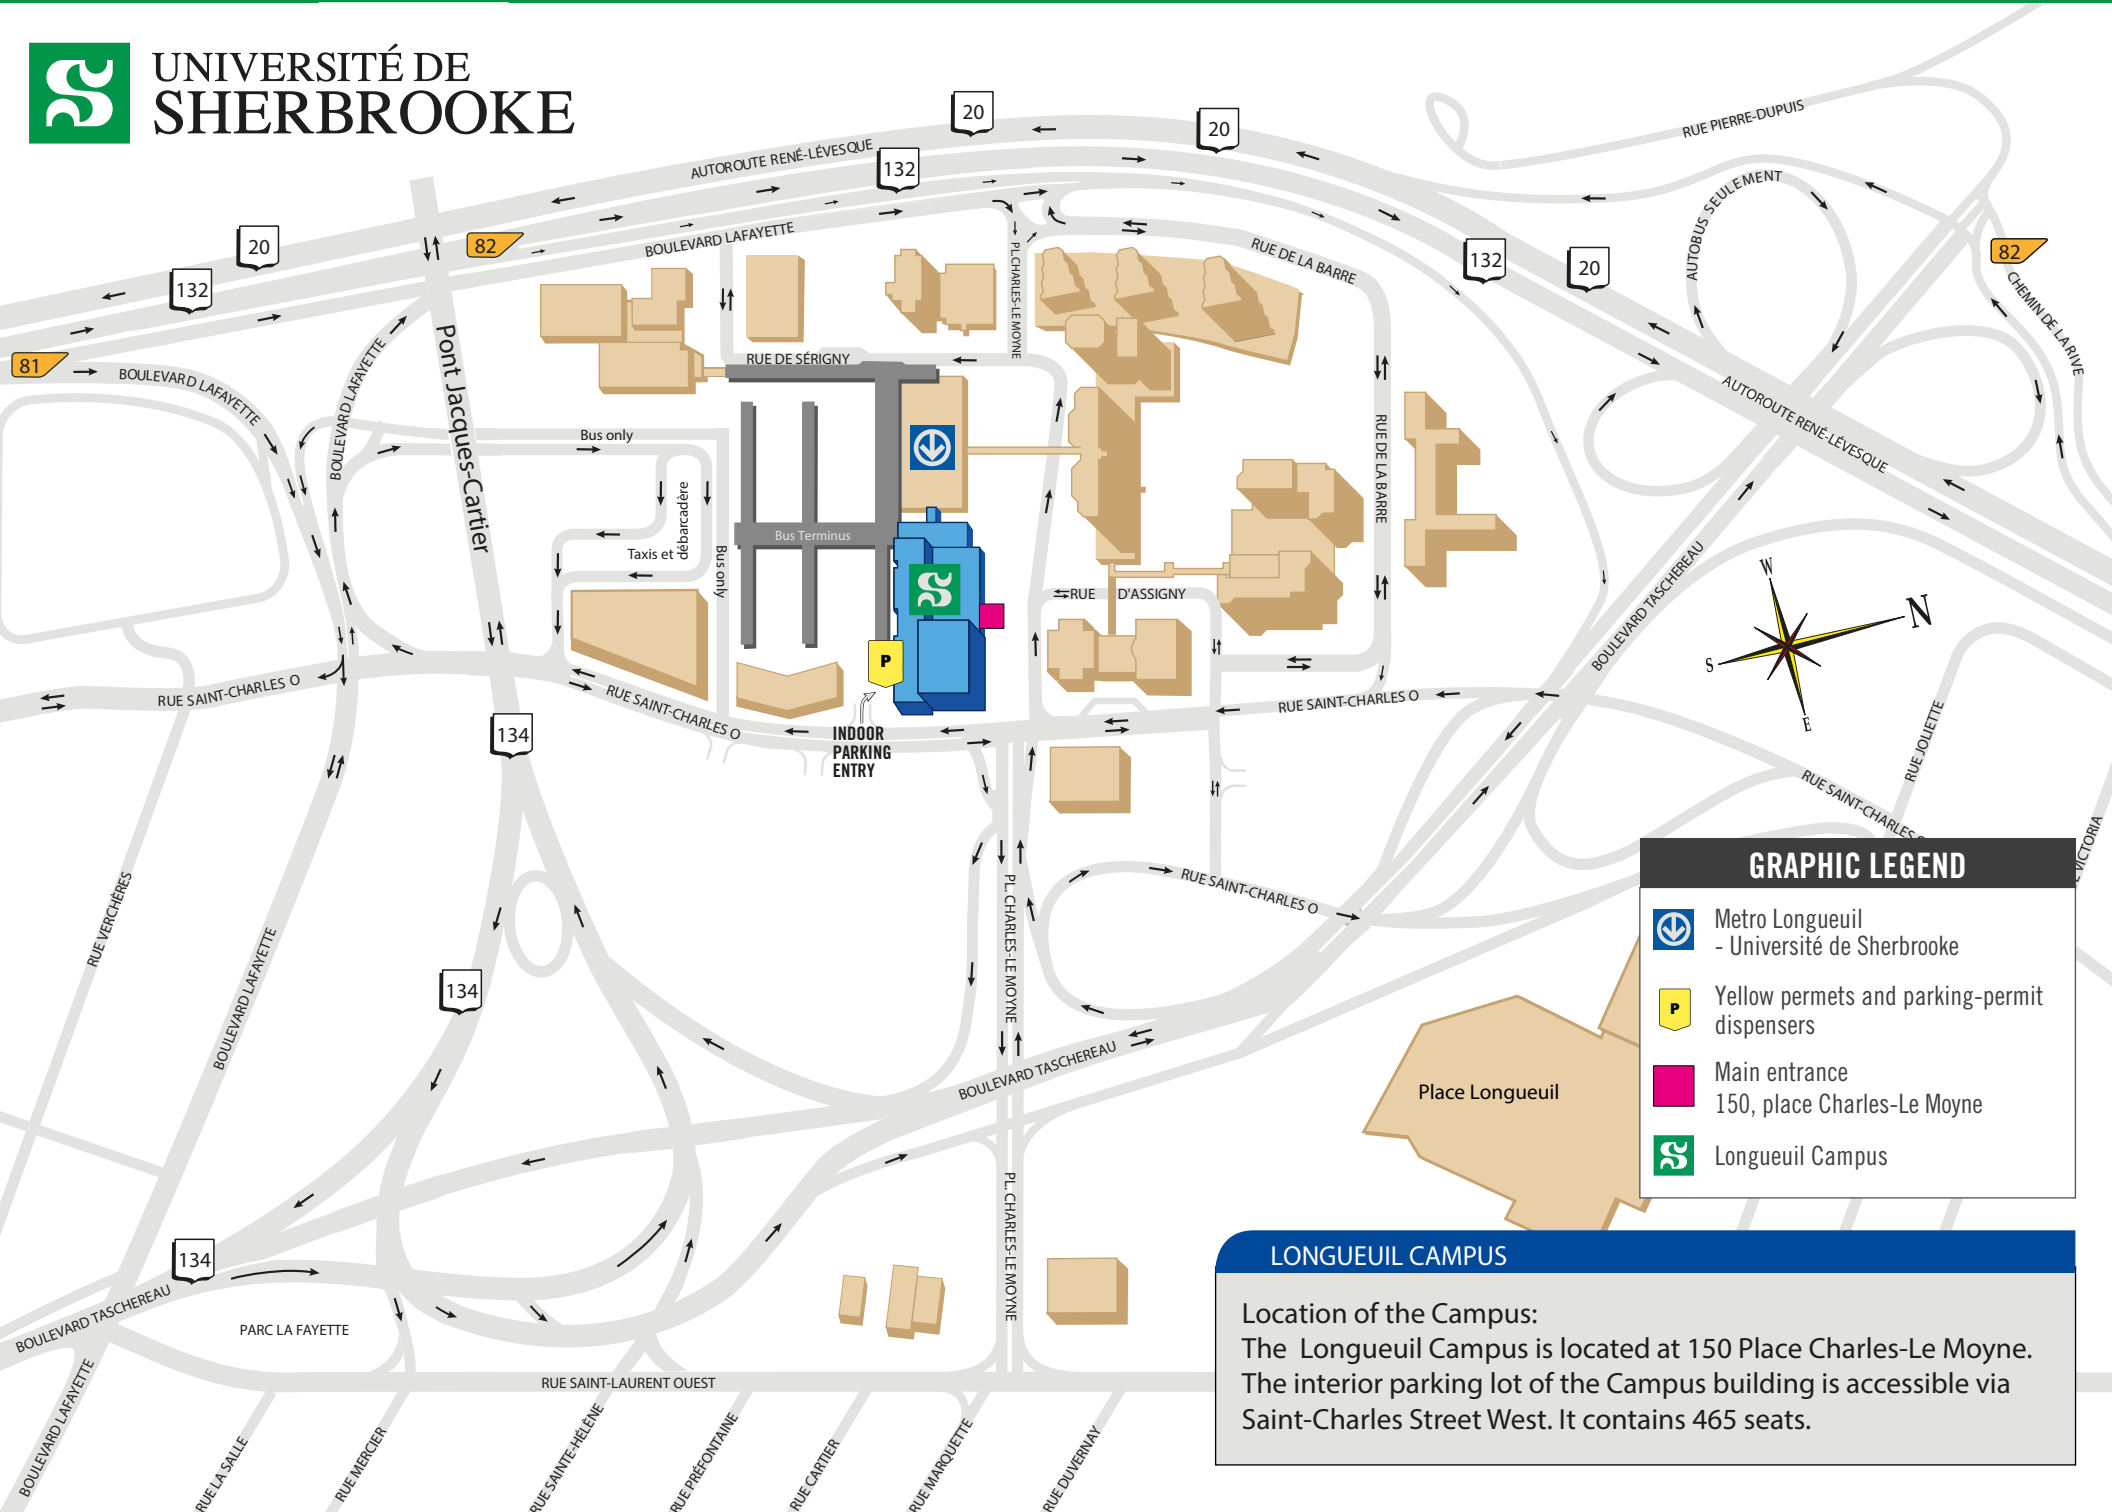

LONGUEUIL CAMPUS

GRAPHIC LEGEND

- Metro Longueuil - Universit  de Sherbrooke
- Yellow permits and parking-permit dispensers
- Main entrance 150, place Charles-Le Moyne
- Longueuil Campus

LONGUEUIL CAMPUS

Location of the Campus:
The Longueuil Campus is located at 150 Place Charles-Le Moyne. The interior parking lot of the Campus building is accessible via Saint-Charles Street West. It contains 465 seats.