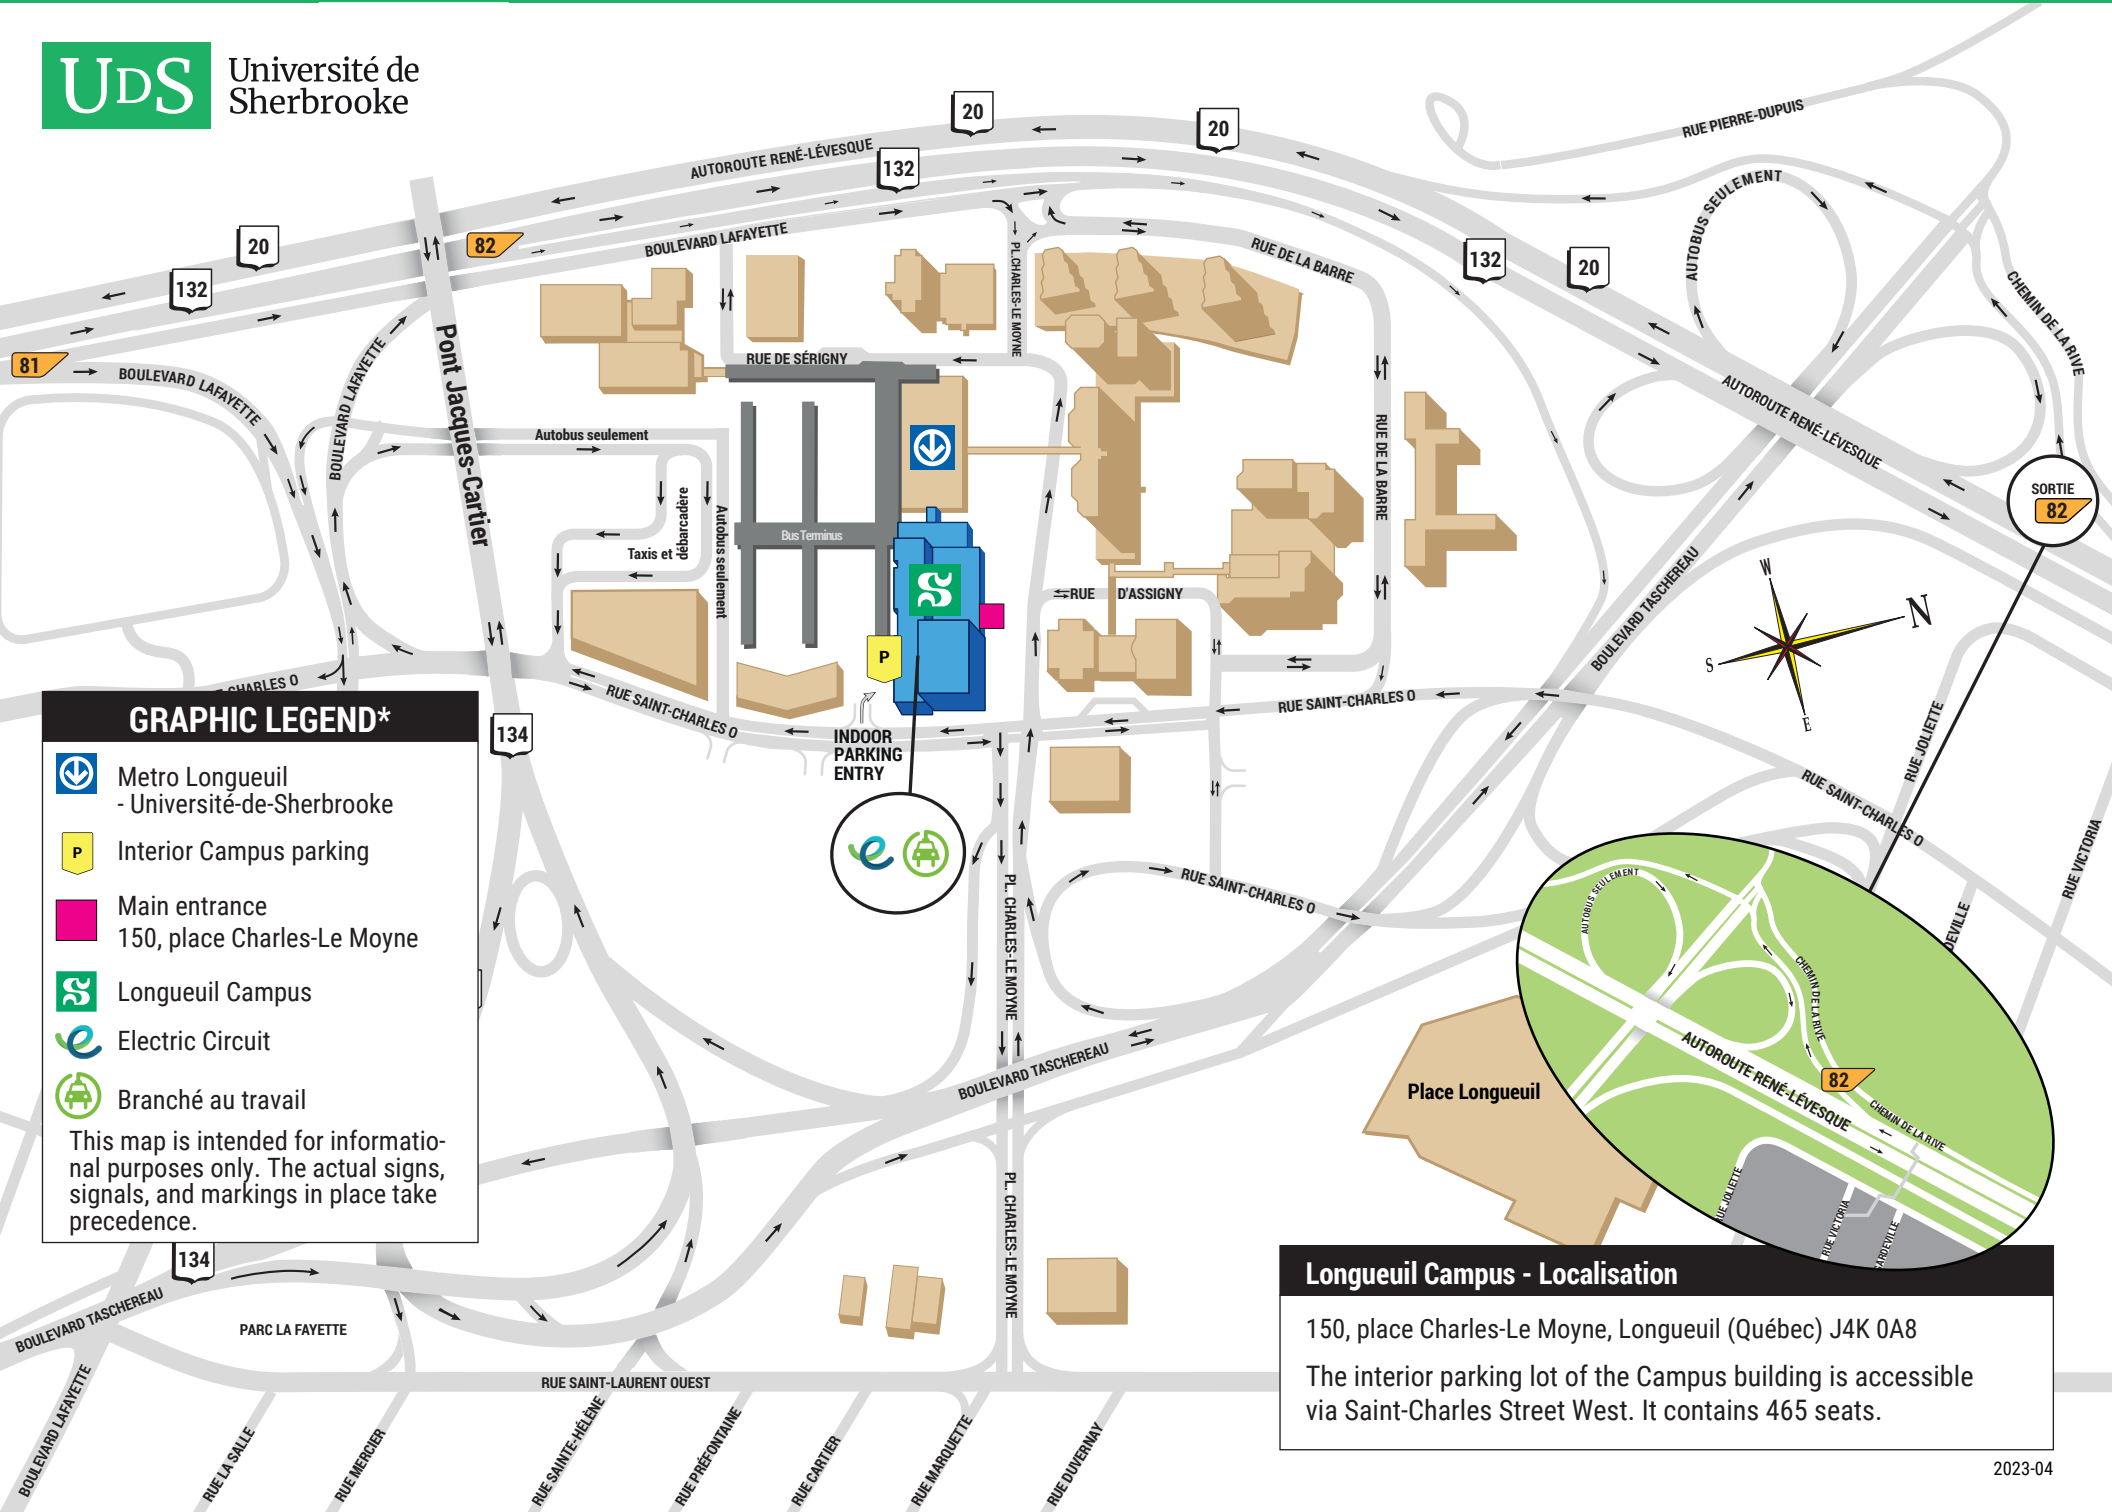

LONGUEUIL CAMPUS

GRAPHIC LEGEND*

-  Metro Longueuil - Université-de-Sherbrooke
-  Interior Campus parking
-  Main entrance
150, place Charles-Le Moyne
-  Longueuil Campus
-  Electric Circuit
-  Branché au travail

This map is intended for informational purposes only. The actual signs, signals, and markings in place take precedence.

Longueuil Campus - Localisation

150, place Charles-Le Moyne, Longueuil (Québec) J4K 0A8

The interior parking lot of the Campus building is accessible via Saint-Charles Street West. It contains 465 seats.